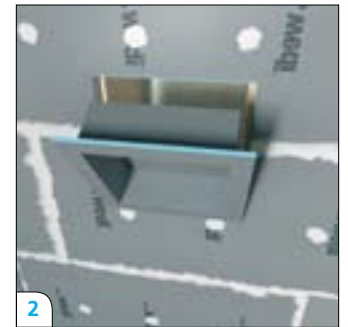

# Prefabricated Niches

Niches for shampoo bottles and other bath items are convenient and decorative in any shower. In the past, the methods for installing these tileable features have been difficult, as the use of conventional backerboard with supplemental waterproofing often proved less than effective. However, prefabricated wedi® Niches, innately waterproof in construction, can be installed in a clean fashion within minutes. Niches are available in two standard shapes, square and rectangle. It's also possible to cut to size and install custom niches using wedi® 1/2" Building Panels because they cut cleanly and are easily sealable over the edges.

16" x 16" Square Niche

16" x 22" Rectangular Niche

1

wedi® Niches are installed in a cut out in the wedi® wall and attach with it's flange right into the center of 16 o.c. studs. wedi® Joint Sealant is set along the connection of wall to niche.

2

Two fasteners each side of the niche are set to create a flush transition to the wall panels. Another 1/2" bead of wedi® sealant is spread over fasteners and seams.

Prefabricated wedi® Niches, made of 1/2" Building Panels, install safely and quickly while also integrating into the wall panel assembly with wedi® fasteners for completely flush transitions. This is in contrast to so many plastic or metal niches that install with flanges against or over wall panels, making it necessary to skim coat and even this area before tiling.

## Curved Prefabricated Niche, Seat, Wall Combinations

wedi® offers a modular corner niche system that provides you with a curved tileable corner and a niche built in. Especially in remodel jobs—a perfect upgrade to any shower. Just glue against the existing tiled wall and tile over right away.