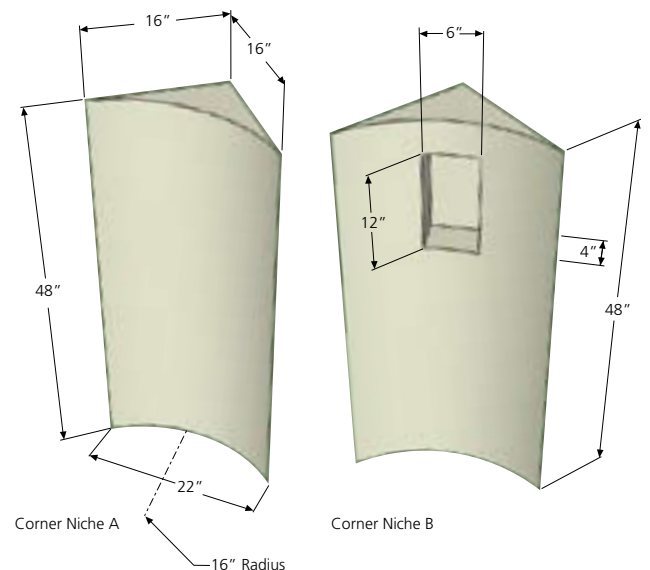

wedi® system components:

- wedi® Niches
- wedi® corner niches A & B
- wedi® fasteners
- wedi® Joint Sealant
- wedi® sealing tape