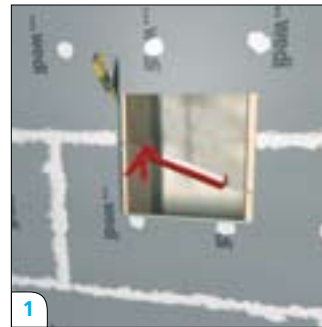

# Prefabricated Niches

Niches for shampoo bottles and other bath items are convenient and decorative in any shower. In the past, the methods for installing these tileable features have been difficult, as the use of conventional backerboard with supplemental waterproofing often proved less than effective. However, prefabricated wedi® Niches, innately waterproof in construction, can be installed in a clean fashion within minutes. Niches are available in two standard shapes, square and rectangle. It's also possible to cut to size and install custom niches using wedi® 1/2" Building Panels because they cut cleanly and are easily sealable over the edges.

16" x 16" Square Niche

16" x 22" Rectangular Niche

1

wedi® Niches are installed in a cut out in the wedi® wall and attach with it's flange right into the center of 16 o.c. studs. wedi® Joint Sealant is set along the connection of wall to niche.

2

Two fasteners each side of the niche are set to create a flush transition to the wall panels. Another 1/2" bead of wedi® sealant is spread over fasteners and seams.

Prefabricated wedi® Niches, made of 1/2" Building Panels, install safely and quickly while also integrating into the wall panel assembly with wedi® fasteners for completely flush transitions. This is in contrast to so many plastic or metal niches that install with flanges against or over wall panels, making it necessary to skim coat and even this area before tiling.

## Curved Prefabricated Niche, Seat, Wall Combinations

wedi® offers a modular corner niche system that provides you with a curved tileable corner and a niche built in. Especially in remodel jobs—a perfect upgrade to any shower. Just glue against the existing tiled wall and tile over right away.