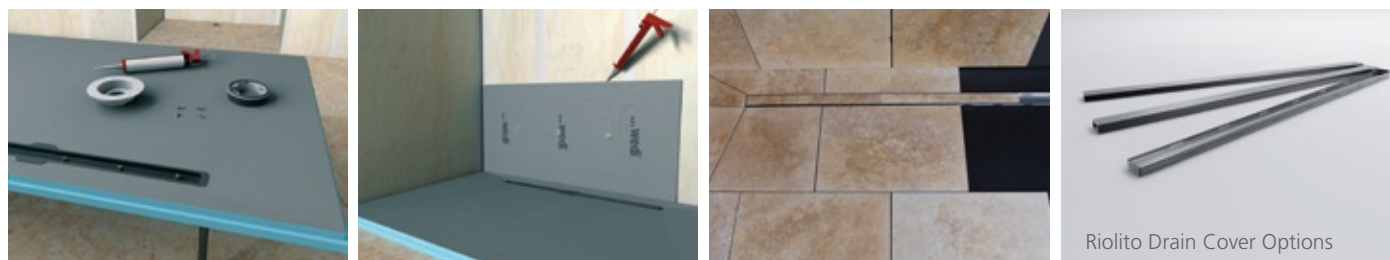

wedi® Fundo Shower System with Square Drain

The wedi® Fundo shower system is an easy to install, 100% waterproof substrate with a one-step base application. Water will never penetrate the shower base, and will always have proper drainage with the slope pre-manufactured for a consistent pitch. Fundo is highly customizable on-site. It does not require additional liners, membranes or special tile adhesives to function. The Fundo installation method offers consistent, safe and controlled steps while retaining installation speed and flexibility.

wedi®: The Total Solution

Traditional methods of installing and waterproofing tile-ready showers are complex, time-consuming, labor-intensive and expensive. At risk are water breaches, mold growth, decay and the inability to custom fit a shower. wedi® manufactures the most competitively priced total shower system. Builders, contractors and installers save time and money when using wedi® products.

It's easy to see why wedi® is the perfect choice for your next project!

wedi® Fundo Riolito Channel Drain Shower System

The Riolito linear drain shower system is the ideal blend of innovation and practical application. Your guests will enjoy the versatility of flush or curb shower floors and flawless draining. Installers will appreciate the pre-assembled, lightweight construction and integrated features that make installation worry-free. Riolito meets ADA requirements. Combined with wedi® building panels and curbs or ramps, Riolito guarantees a waterproof assembly for standard or custom-shaped showers. The one-way slope allows for small and large format tiles, like every shower floor system by wedi®.