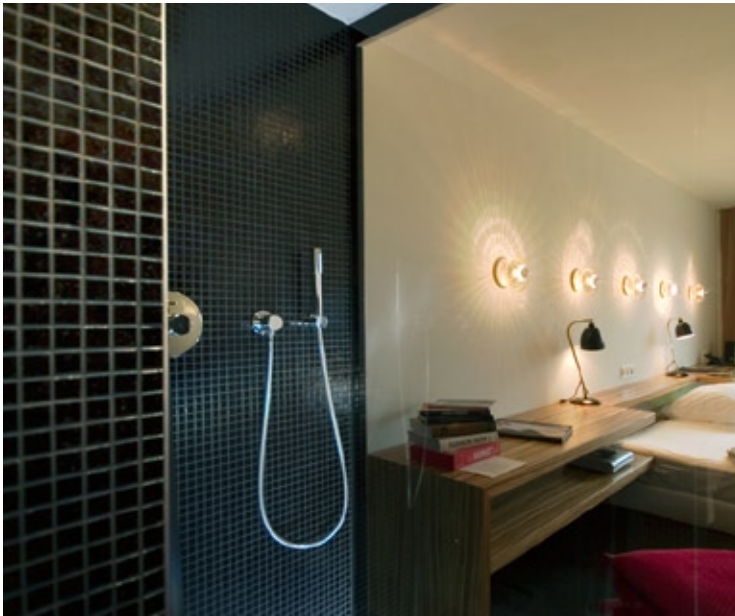

Bath and Spa

Hospitality Wet Area Solutions for
Tiled Shower Applications & More

Perfect for Hospitality Solutions

wedi® has a variety of wellness solutions and customized systems that meet the needs of the hospitality industry. Innovative features combine with stylish designs for the perfect fusion between fashion and function.

wedi® Fundo Shower System with Square Drain

The wedi® Fundo shower system is an easy to install, 100% waterproof substrate with a one-step base application. Water will never penetrate the shower base, and will always have proper drainage with the slope pre-manufactured for a consistent pitch. Fundo is highly customizable on-site. It does not require additional liners, membranes or special tile adhesives to function. The Fundo installation method offers consistent, safe and controlled steps while retaining installation speed and flexibility.

Our wellness products are modular, install quickly and are ready to set tile. Simply provide your ideas and wedi® will plan, draw and execute all the details and build to specification - from steam rooms with domes to hammams with tunnel roofs.

It's easy to see why wedi® is the perfect choice for your next project!

wedi® Fundo Riolito Channel Drain Shower System

The Riolito linear drain shower system is the ideal blend of innovation and practical application. Your guests will enjoy the versatility of flush or curb shower floors and flawless draining. Installers will appreciate the pre-assembled, lightweight construction and integrated features that make installation worry-free. Riolito meets ADA requirements. Combined with wedi® building panels and curbs or ramps, Riolito guarantees a waterproof assembly for standard or custom-shaped showers. The one-way slope allows for small and large format tiles, like every shower floor system by wedi®.