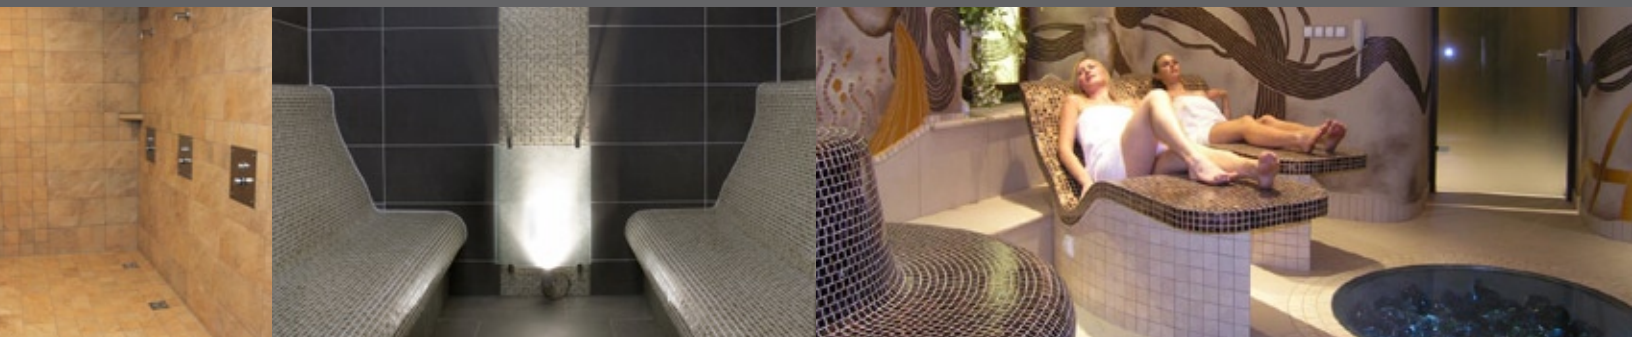

Bath and Spa

Hospitality Wet Area Solutions for
Tiled Shower Applications & More

Perfect for Hospitality Solutions

wedi® has a variety of wellness solutions and customized systems that meet the needs of the hospitality industry. Innovative features combine with stylish designs for the perfect fusion between fashion and function.

wedi® Fundo Shower System with Square Drain

The wedi® Fundo shower system is an easy to install, 100% waterproof substrate with a one-step base application. Water will never penetrate the shower base, and will always have proper drainage with the slope pre-manufactured for a consistent pitch. Fundo is highly customizable on-site. It does not require additional liners, membranes or special tile adhesives to function. The Fundo installation method offers consistent, safe and controlled steps while retaining installation speed and flexibility.

Our wellness products are modular, install quickly and are ready to set tile. Simply provide your ideas and wedi® will plan, draw and execute all the details and build to specification - from steam rooms with domes to hammams with tunnel roofs.

It's easy to see why wedi® is the perfect choice for your next project!

wedi® Fundo Riolito Channel Drain Shower System

The Riolito linear drain shower system is the ideal blend of innovation and practical application. Your guests will enjoy the versatility of flush or curb shower floors and flawless draining. Installers will appreciate the pre-assembled, lightweight construction and integrated features that make installation worry-free. Riolito meets ADA requirements. Combined with wedi® building panels and curbs or ramps, Riolito guarantees a waterproof assembly for standard or custom-shaped showers. The one-way slope allows for small and large format tiles, like every shower floor system by wedi®.