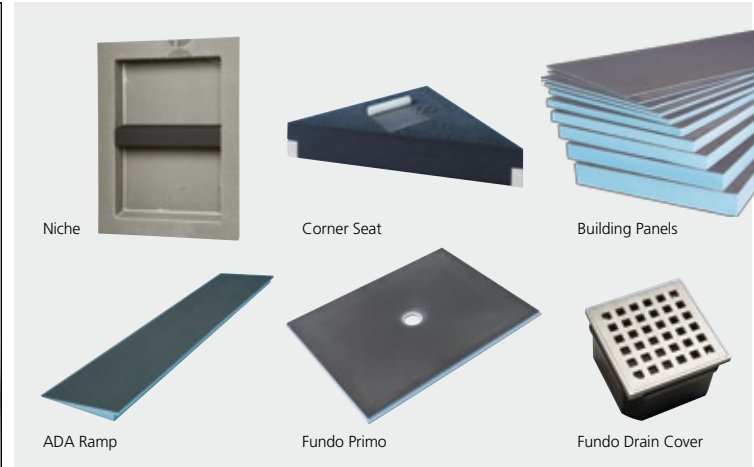

wedi® Fundo Shower System

Proud member of:

The National Tile Contractors Association

The Tile Council of North America, Inc.

Ceramic Tile Contractor's Association of Chicago, Inc.

Terrazzo Tile & Marble Association of Canada

For more information, product catalogs or to find the custom solution you've been looking for, contact us today!

wedi Corporation

1100 Landmeier Road, Suite 200 • Elk Grove Village, IL 60007
Tel. 877-933-WEDI (9334) • Fax. 847-357-9819
info@wedicorp.com • www.wedicorp.com

wedi® installation videos on [youtube.com/wedicorp](https://www.youtube.com/wedicorp).
You can also find wedi® products & specs on [arcat.com](https://www.arcat.com).

Join Us on Facebook.com