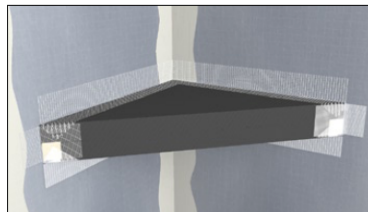

▪ **Basic, eight-step installation:** Just eight simple steps ensure a sturdy, lasting placement. The manageable effort allows for added luxury even when time or budget are concerns.

▪ **Three versatile size options:** Choose the seat sizing option that fits your specific installation: L, XL or XXL. Each is perfectly, generously proportioned to enhance the shower experience.