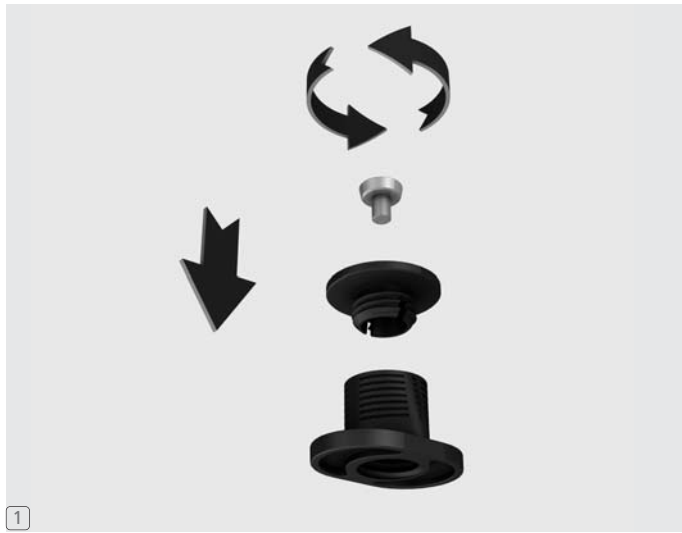

wedi Fundo *Riolito/Riofino*

linear channel cover standard | barrette standard | tapa de desagüe standard
linear channel cover exclusive | barrette exclusive | tapa de desagüe exclusiva

For installation instructions in
Spanish or French please go to
www.wedicorp.com

Assembly items and tools needed

Installation instructions wedi Fundo Riolito linear channel cover

... **wedi**[®]

wedi corporation
171 South Gary Avenue · Carol Stream, Illinois 60188
Tel.: +1-847-357-9815 · Fax: +1-847-357-9819
info@wedicorp.com · www.wedicorp.com