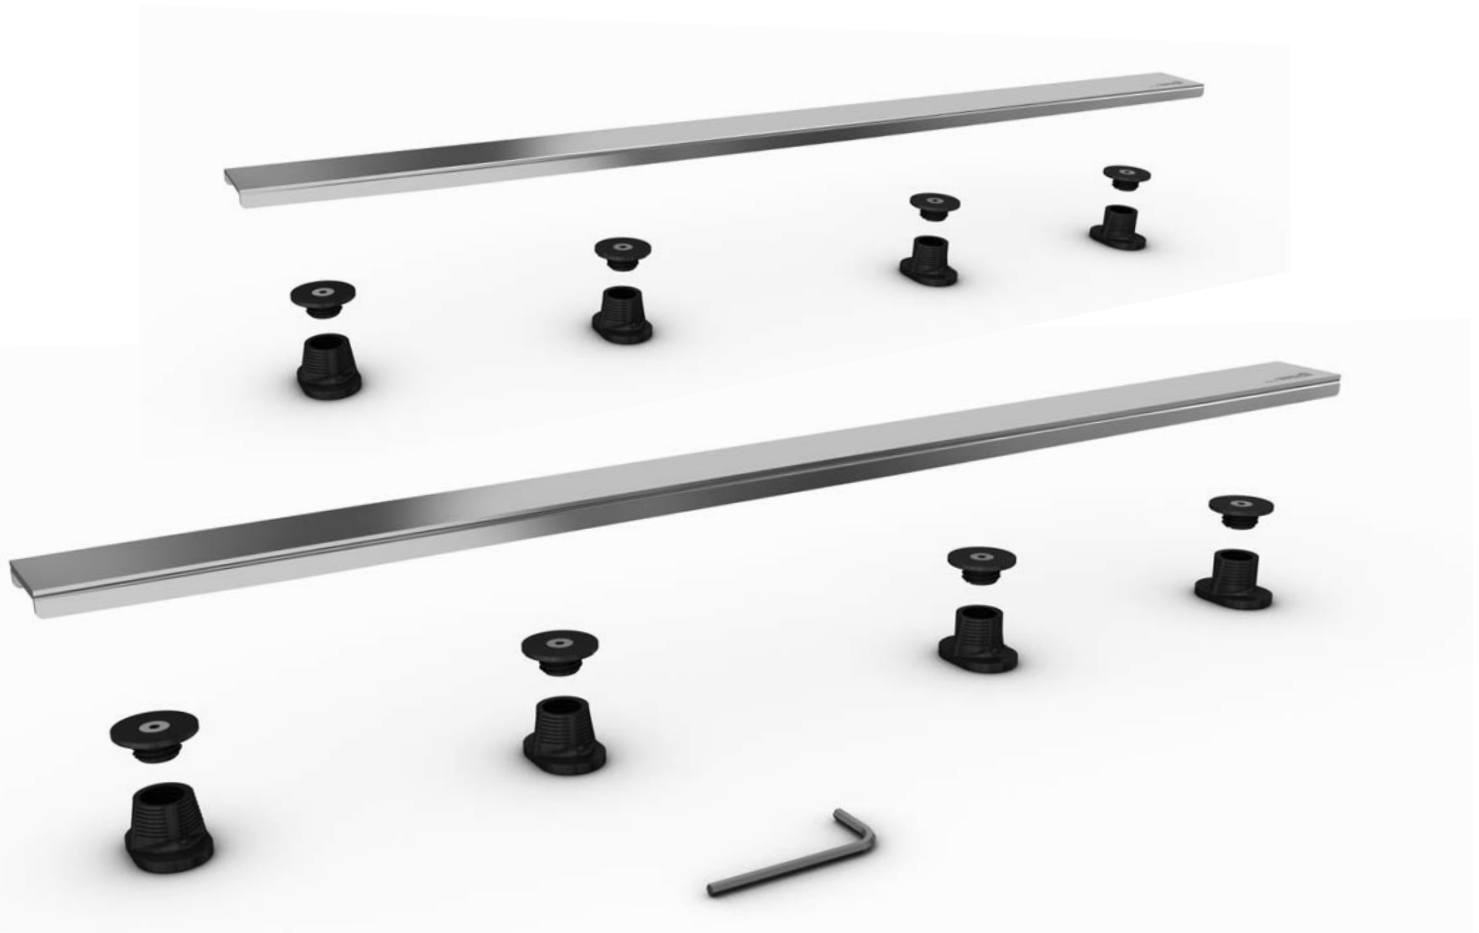

wedi Fundo *Riolito/Riofino*

linear channel cover standard | barrette standard | tapa de desagüe standard
linear channel cover exclusive | barrette exclusive | tapa de desagüe exclusiva

For installation instructions in
Spanish or French please go to
www.wedicorp.com

Assembly items and tools needed

Installation instructions wedi Fundo Riolito linear channel cover

... **wedi**[®]

wedi corporation
171 South Gary Avenue · Carol Stream, Illinois 60188
Tel.: +1-847-357-9815 · Fax: +1-847-357-9819
info@wedicorp.com · www.wedicorp.com