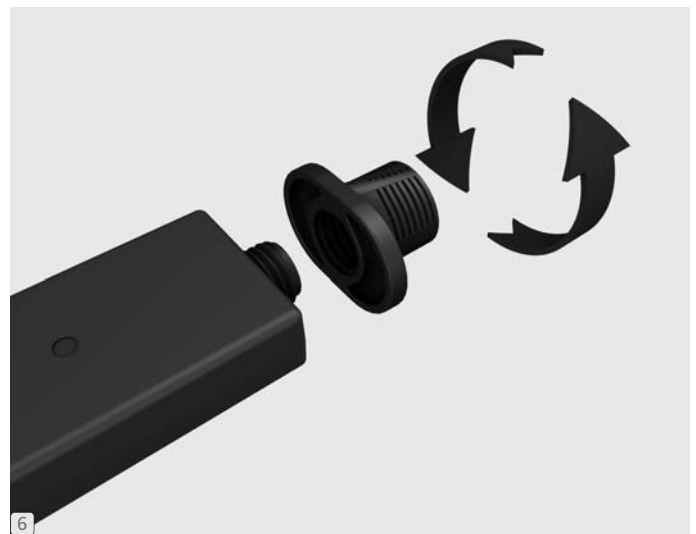

wedi Fundo *Riolito/Riofino*

linear channel cover standard | barrette standard | tapa de desagüe standard
linear channel cover exclusive | barrette exclusive | tapa de desagüe exclusiva

For installation instructions in
Spanish or French please go to
www.wedicorp.com

Assembly items and tools needed

Installation instructions wedi Fundo Riolito linear channel cover

... **wedi**[®]

wedi corporation
171 South Gary Avenue · Carol Stream, Illinois 60188
Tel.: +1-847-357-9815 · Fax: +1-847-357-9819
info@wedicorp.com · www.wedicorp.com