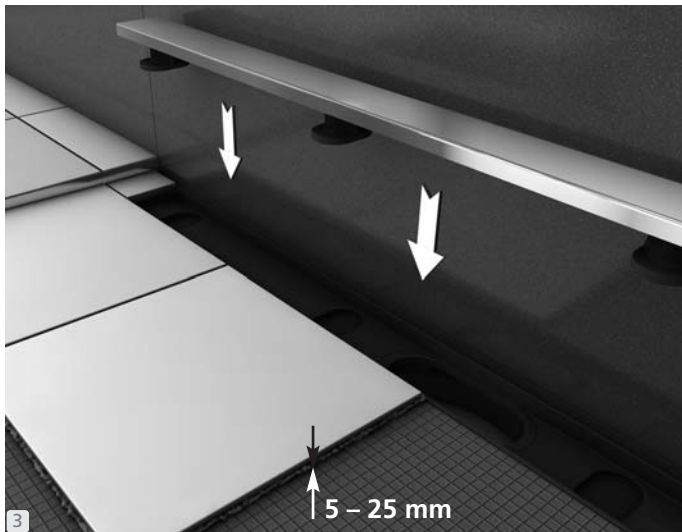

wedi Fundo *Riolito/Riofino*

linear channel cover standard | barrette standard | tapa de desagüe standard
linear channel cover exclusive | barrette exclusive | tapa de desagüe exclusiva

For installation instructions in
Spanish or French please go to
www.wedicorp.com

Assembly items and tools needed

Installation instructions wedi Fundo Riolito linear channel cover

... **wedi**[®]

wedi corporation
171 South Gary Avenue · Carol Stream, Illinois 60188
Tel.: +1-847-357-9815 · Fax: +1-847-357-9819
info@wedicorp.com · www.wedicorp.com