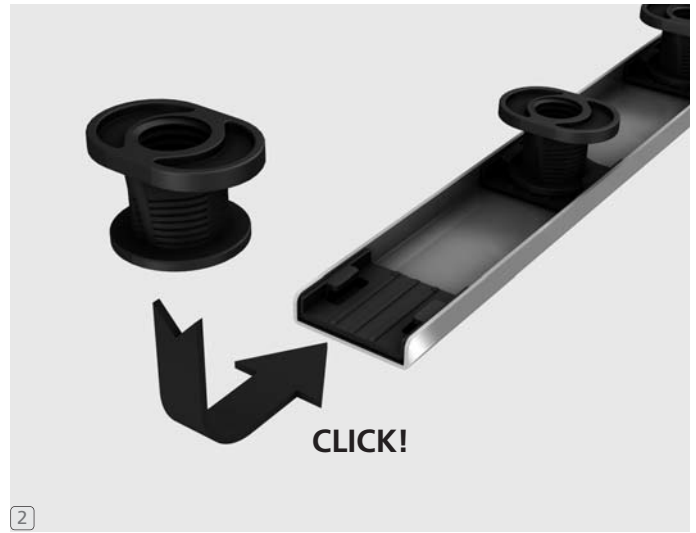

wedi Fundo *Riolito/Riofino*

linear channel cover standard | barrette standard | tapa de desagüe standard
linear channel cover exclusive | barrette exclusive | tapa de desagüe exclusiva

For installation instructions in
Spanish or French please go to
www.wedicorp.com

Assembly items and tools needed

Installation instructions wedi Fundo Riolito linear channel cover

... **wedi**[®]

wedi corporation
171 South Gary Avenue · Carol Stream, Illinois 60188
Tel.: +1-847-357-9815 · Fax: +1-847-357-9819
info@wedicorp.com · www.wedicorp.com