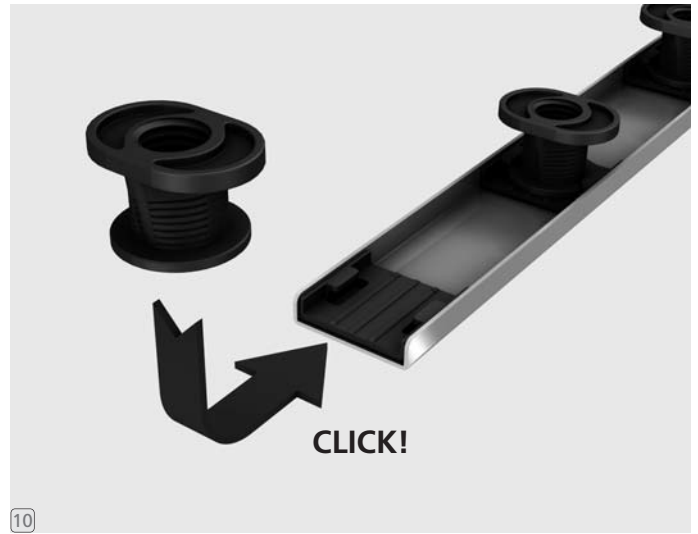

wedi Fundo *Riolito/Riofino*

linear channel cover standard | barrette standard | tapa de desagüe standard
linear channel cover exclusive | barrette exclusive | tapa de desagüe exclusiva

For installation instructions in
Spanish or French please go to
www.wedicorp.com

Assembly items and tools needed

Installation instructions wedi Fundo Riolito linear channel cover

... **wedi**[®]

wedi corporation
171 South Gary Avenue · Carol Stream, Illinois 60188
Tel.: +1-847-357-9815 · Fax: +1-847-357-9819
info@wedicorp.com · www.wedicorp.com