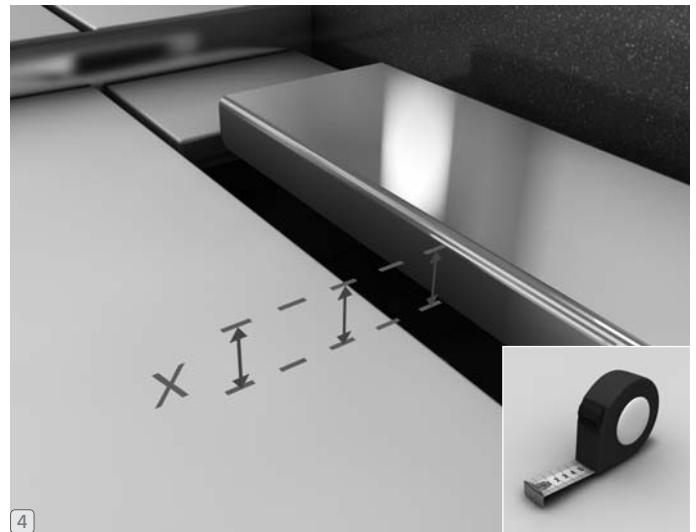

wedi Fundo *Riolito/Riofino*

linear channel cover standard | barrette standard | tapa de desagüe standard
linear channel cover exclusive | barrette exclusive | tapa de desagüe exclusiva

For installation instructions in
Spanish or French please go to
www.wedicorp.com

Assembly items and tools needed

Installation instructions wedi Fundo Riolito linear channel cover

... **wedi**[®]

wedi corporation
171 South Gary Avenue · Carol Stream, Illinois 60188
Tel.: +1-847-357-9815 · Fax: +1-847-357-9819
info@wedicorp.com · www.wedicorp.com