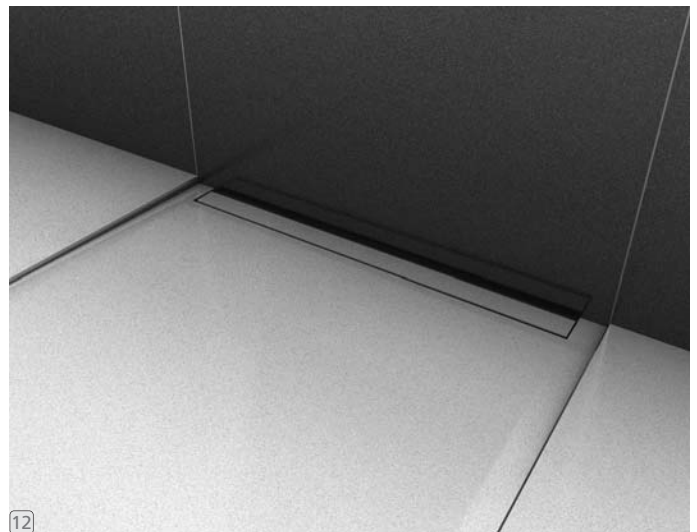

wedi Fundo *Riolito/Riofino*

linear channel cover tileable | barrette à carreler | tapa de desagüe alicatable

For installation instructions in
Spanish or French please go to
www.wedicorp.com

Assembly items and tools needed

Installation instructions wedi Fundo Riolito linear channel cover

... **wedi**[®]

wedi corporation
 171 South Gary Avenue · Carol Stream, Illinois 60188
 Tel.: +1-847-357-9815 · Fax: +1-847-357-9819
 info@wedincorp.com · www.wedincorp.com