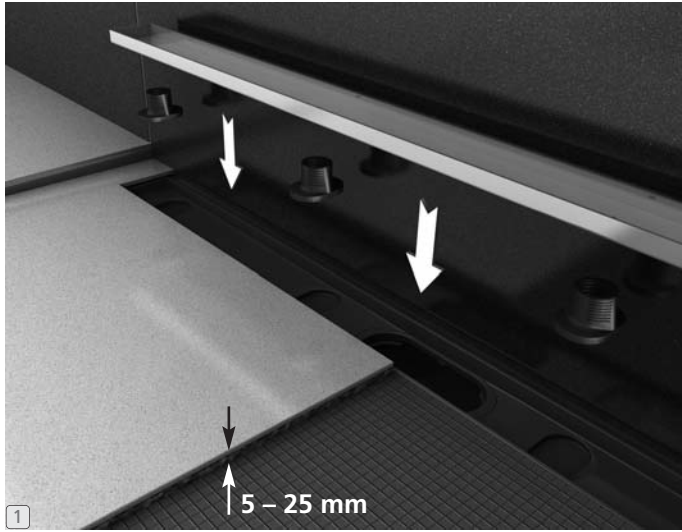

wedi Fundo *Riolito/Riofino*

linear channel cover tileable | barrette à carreler | tapa de desagüe alicatable

For installation instructions in
Spanish or French please go to
www.wedicorp.com

Assembly items and tools needed

Installation instructions wedi Fundo Riolito linear channel cover

... **wedi**[®]

wedi corporation
 171 South Gary Avenue · Carol Stream, Illinois 60188
 Tel.: +1-847-357-9815 · Fax: +1-847-357-9819
 info@wedincorp.com · www.wedincorp.com