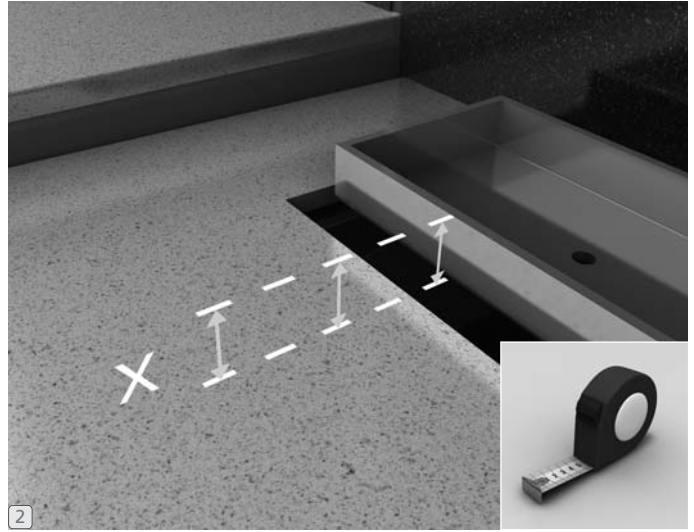

wedi Fundo *Riolito/Riofino*

linear channel cover tileable | barrette à carreler | tapa de desagüe alicatable

For installation instructions in
Spanish or French please go to
www.wedicorp.com

Assembly items and tools needed

Installation instructions wedi Fundo Riolito linear channel cover

... **wedi**[®]

wedi corporation
 171 South Gary Avenue · Carol Stream, Illinois 60188
 Tel.: +1-847-357-9815 · Fax: +1-847-357-9819
 info@wedincorp.com · www.wedincorp.com