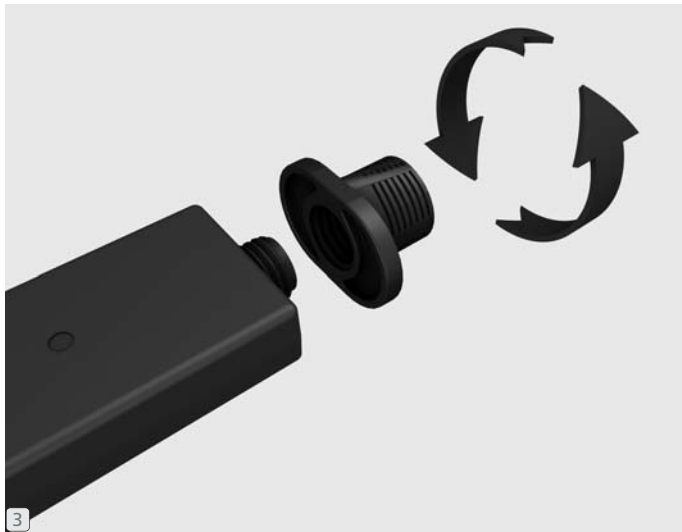

wedi Fundo *Riolito/Riofino*

linear channel cover tileable | barrette à carreler | tapa de desagüe alicatable

For installation instructions in
Spanish or French please go to
www.wedicorp.com

Assembly items and tools needed

Installation instructions wedi Fundo Riolito linear channel cover

... **wedi**[®]

wedi corporation
 171 South Gary Avenue · Carol Stream, Illinois 60188
 Tel.: +1-847-357-9815 · Fax: +1-847-357-9819
 info@wedincorp.com · www.wedincorp.com