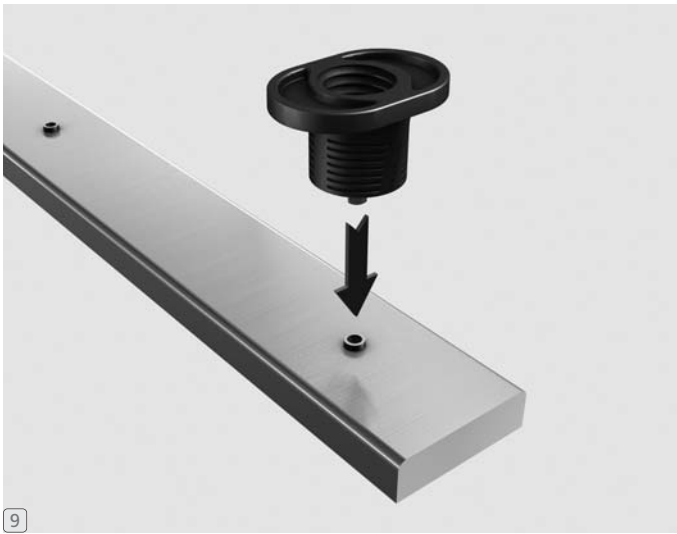

wedi Fundo *Riolito/Riofino*

linear channel cover tileable | barrette à carreler | tapa de desagüe alicatable

For installation instructions in
Spanish or French please go to
www.wedicorp.com

Assembly items and tools needed

Installation instructions wedi Fundo Riolito linear channel cover

... **wedi**[®]

wedi corporation
 171 South Gary Avenue · Carol Stream, Illinois 60188
 Tel.: +1-847-357-9815 · Fax: +1-847-357-9819
 info@wedincorp.com · www.wedincorp.com